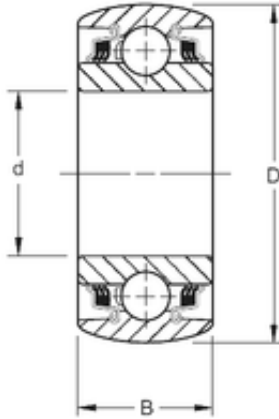

### 39 mm x 85 mm x 30,18 mm TIMKEN W209PPB4 Single Row Ball Bearings

Bearing No. W209PPB4

Size	39x85x30.18 mm
Bore Diameter	39 mm
Outer Diameter	85 mm
Width	30,18 mm
d	39 mm
D	85 mm
B	30,18 mm
C	30,18 mm
Weight	0,748 Kg
Basic dynamic load rating (C)	36,8 kN

W209PPB4 Bearing 2D drawings and 3D CAD models